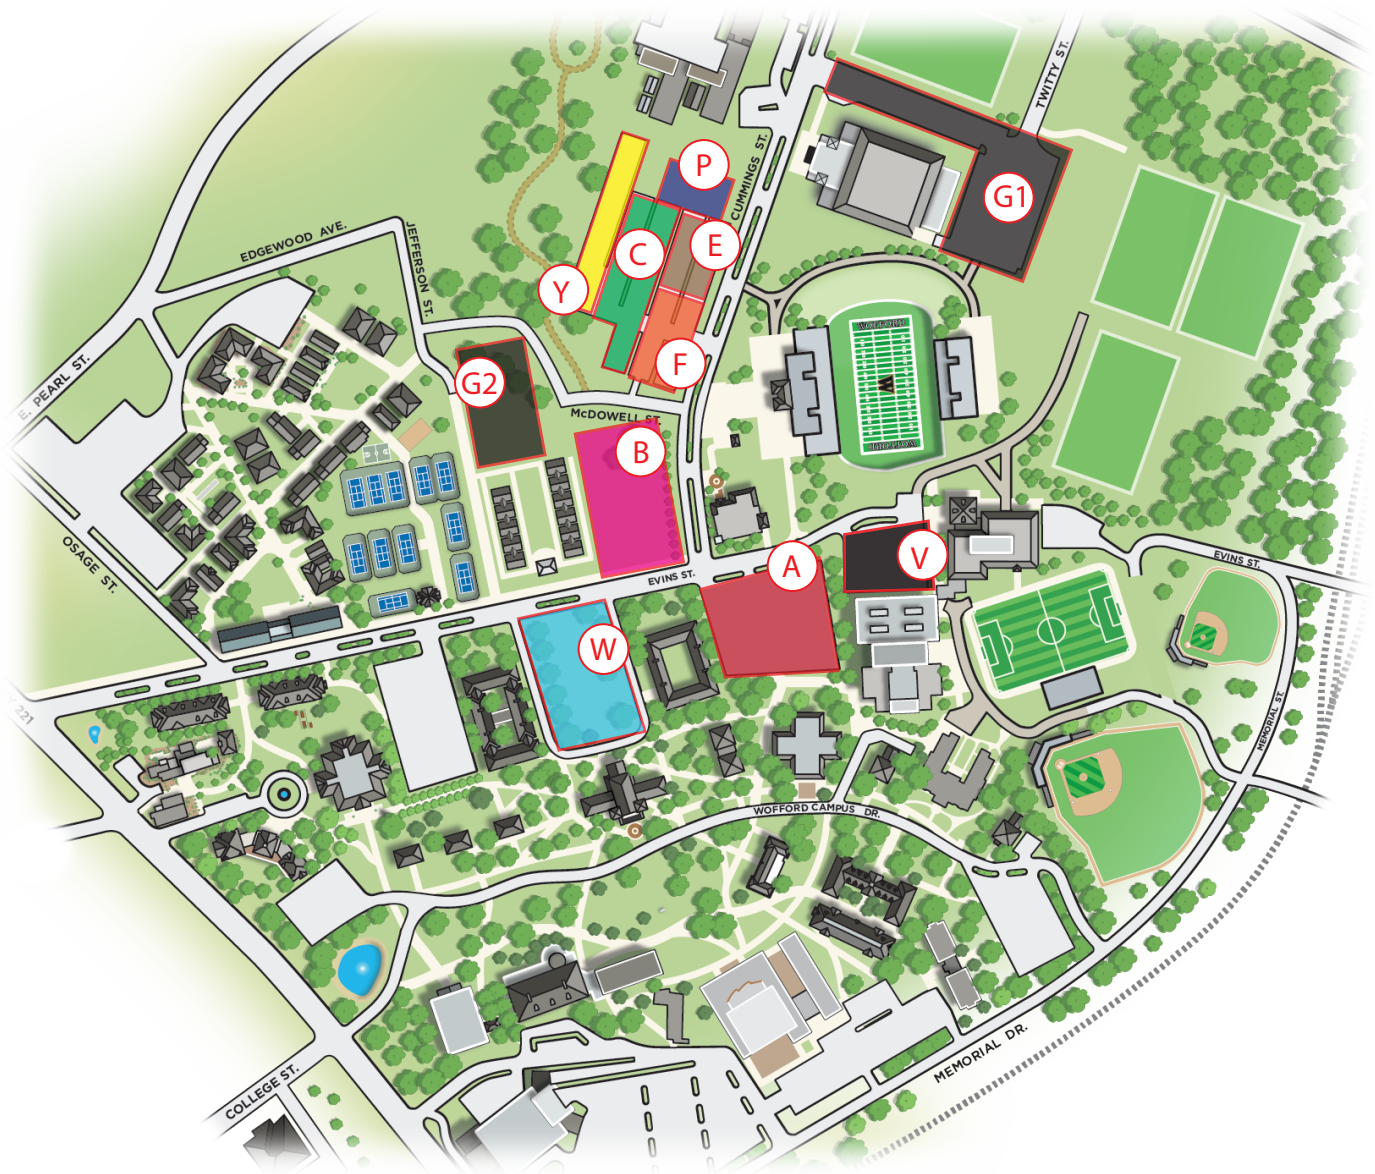

WOFFORD FOOTBALL

2023 PARKING MAP

- LOT A** – Guests of the President
- LOT B** – President’s Circle*
- LOT C** – Steward*
- LOT E** – Collegiate Circle*
- LOT F** – Full Scholarship Donors*

- LOT G** – General Parking
- LOT P** – Ambassador/Parent*
- LOT V** – Verandah Lot*
- LOT W** – Wofford Faculty/Staff
- LOT Y** – Young Alumni*

*PARKING PRIVILEGES ARE PARTNERED WITH A TERRIER CLUB MEMBERSHIP.